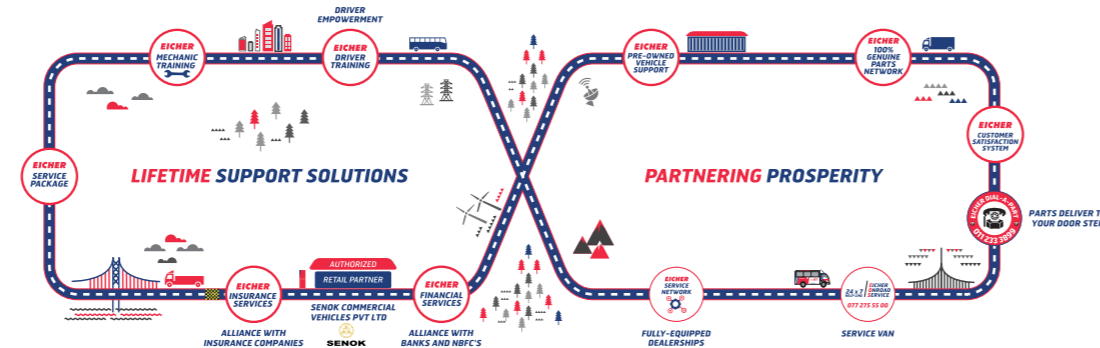

TECHNICAL SPECIFICATIONS

PARAMETERS	10.75 E Starline Staff Bus
Wheelbase (mm)(inch)	3515 (138")
Front Overhang (mm)	1005
Rear Overhang (mm)	2109
Overall Length (mm)	6600
Ground Clearance (mm)	210
Turning Circle Diameter(mm)	13700
GVW	7450 Kgs
Overall Width (mm)	2160
Overall Height (mm)	2770
Seating Capacity	28+D HHR (2x2)
Engine Make	E483 CRS BS IV
Displacement in cc	3298
Power	107 hp (80kW) @ 2600 rpm
Torque	350 Nm @ 1200-1800 rpm
Clutch	310 mm dia with clutch booster
Transmission Make	ET35SS
Type	5 Speed Forward + 1 Reverse, Syncromesh
Chassis Type	Straight frame chassis
Chassis Dimension (L X W X H)	210x65x6 (mm)
Brakes	Dual circuit 'S' cam full air brakes
Tyres	7.50 x 16 - 16 PR
Suspension	Semi-elliptical
Steering	Power steering, tilt and telescopic
Battery	12 V, 130 Ah
Alternator	75 Amp
Fuel tank capacity	100 Ltrs
Others	Air Louvers with Rain Canopy Music system with speakers Aluminium chequered flooring Attractive bus body Decals Stainless Steel (SS) RVM rod Extended type Side Dickey 3 Point seat belt for Driver & Co-Driver seat 2 point lap seat belt for passenger seats

EICHER SERVICE
AVAILABLE ANYWHERE, ANYTIME

Model : 10.75 E
Wheelbase : 3515 mm
HHR Seating : 28+1+1 (2X2)

CAUTION:

- Do not weld or drill on chassis frame.
- Accessories and features shown in picture or elsewhere may not constitute standard fitment.
- As a result of continuous research and innovations carried out, specifications are merely indicative and are subject to change without notice.

VE COMMERCIAL VEHICLES
A VOLVO GROUP AND EICHER MOTORS JOINT VENTURE

Marketing Company:
V E C V Lanka Private Limited,
No: 385, Level 1,
The Landmark Building,
Galle Road, Kollupitiya,
Colombo 03.
www.eicher.in/etb

Authorised Dealer

SENOK